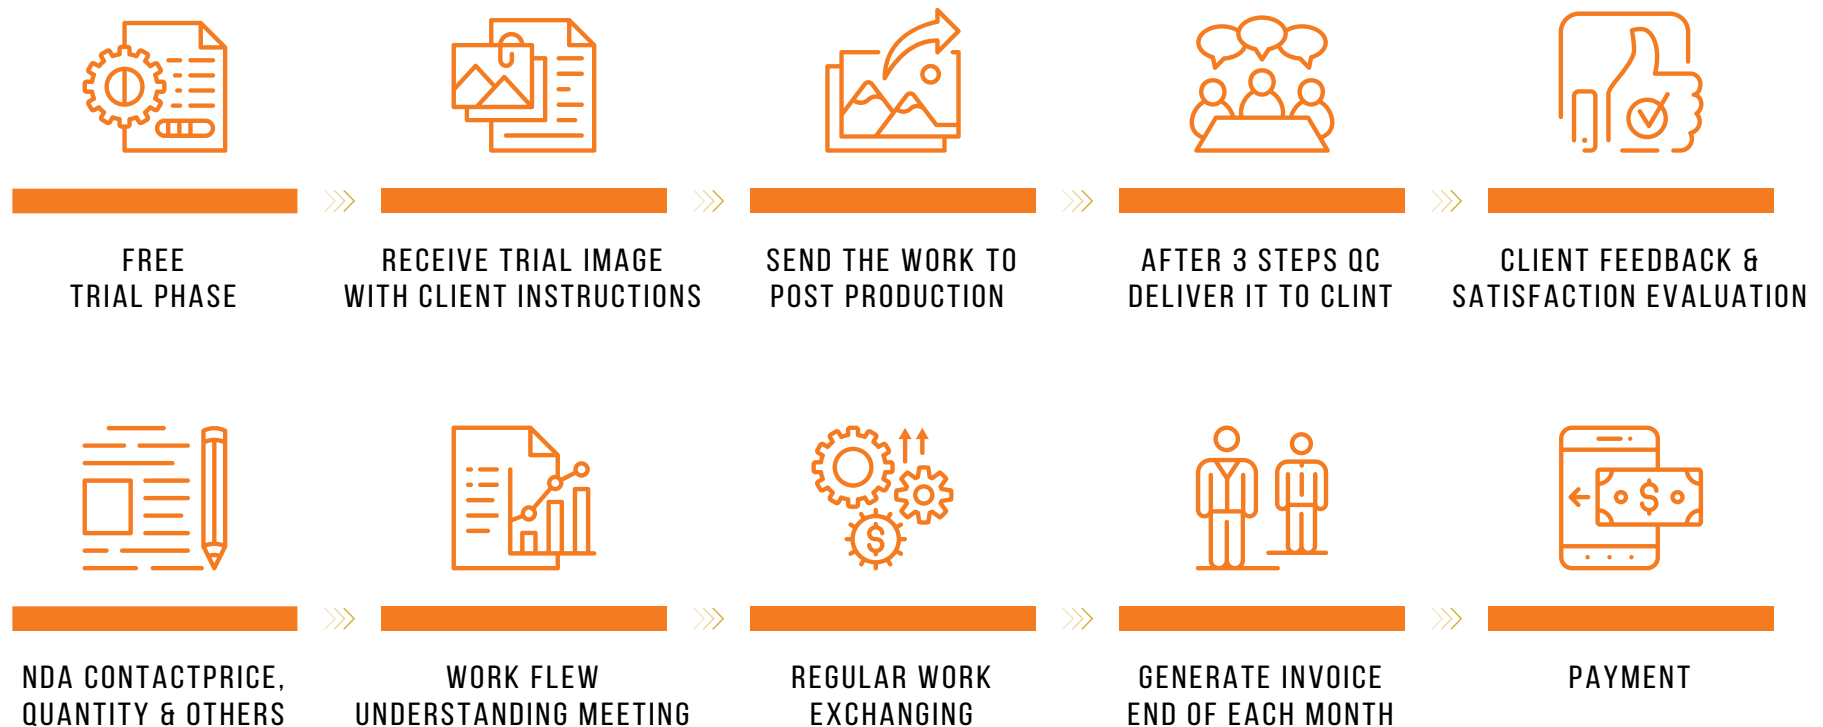

WHY CHOOSE US

“Creativity with Excellence” that is our motto. Provide consumer the ultimate satisfaction is our priority. After choosing you will get absolute economic price. Our express delivery system and 24/7 dedicated live support team always ready to give you quick solution with active response guaranteed.

300+
PHOTO RETOUCHERS

4000+
IMAGE DELIVERING CAPACITY

50+ DEDICATED
QUALITY CONTROLLER

300+
IT EXPERTS

24/7
WORKING ENVIRONMENT

QUICK
TURNAROUND TIME

3 WORKING
SHIFT IN A DAY

HIGH SPEED
INTERNET CONNECTION

OUR WORKING PROCESS

Creative Clipping Path is all about simplicity and user-friendliness. The entire procedure is self-explanatory. Create a free account and try processing an image. Here's how it works: